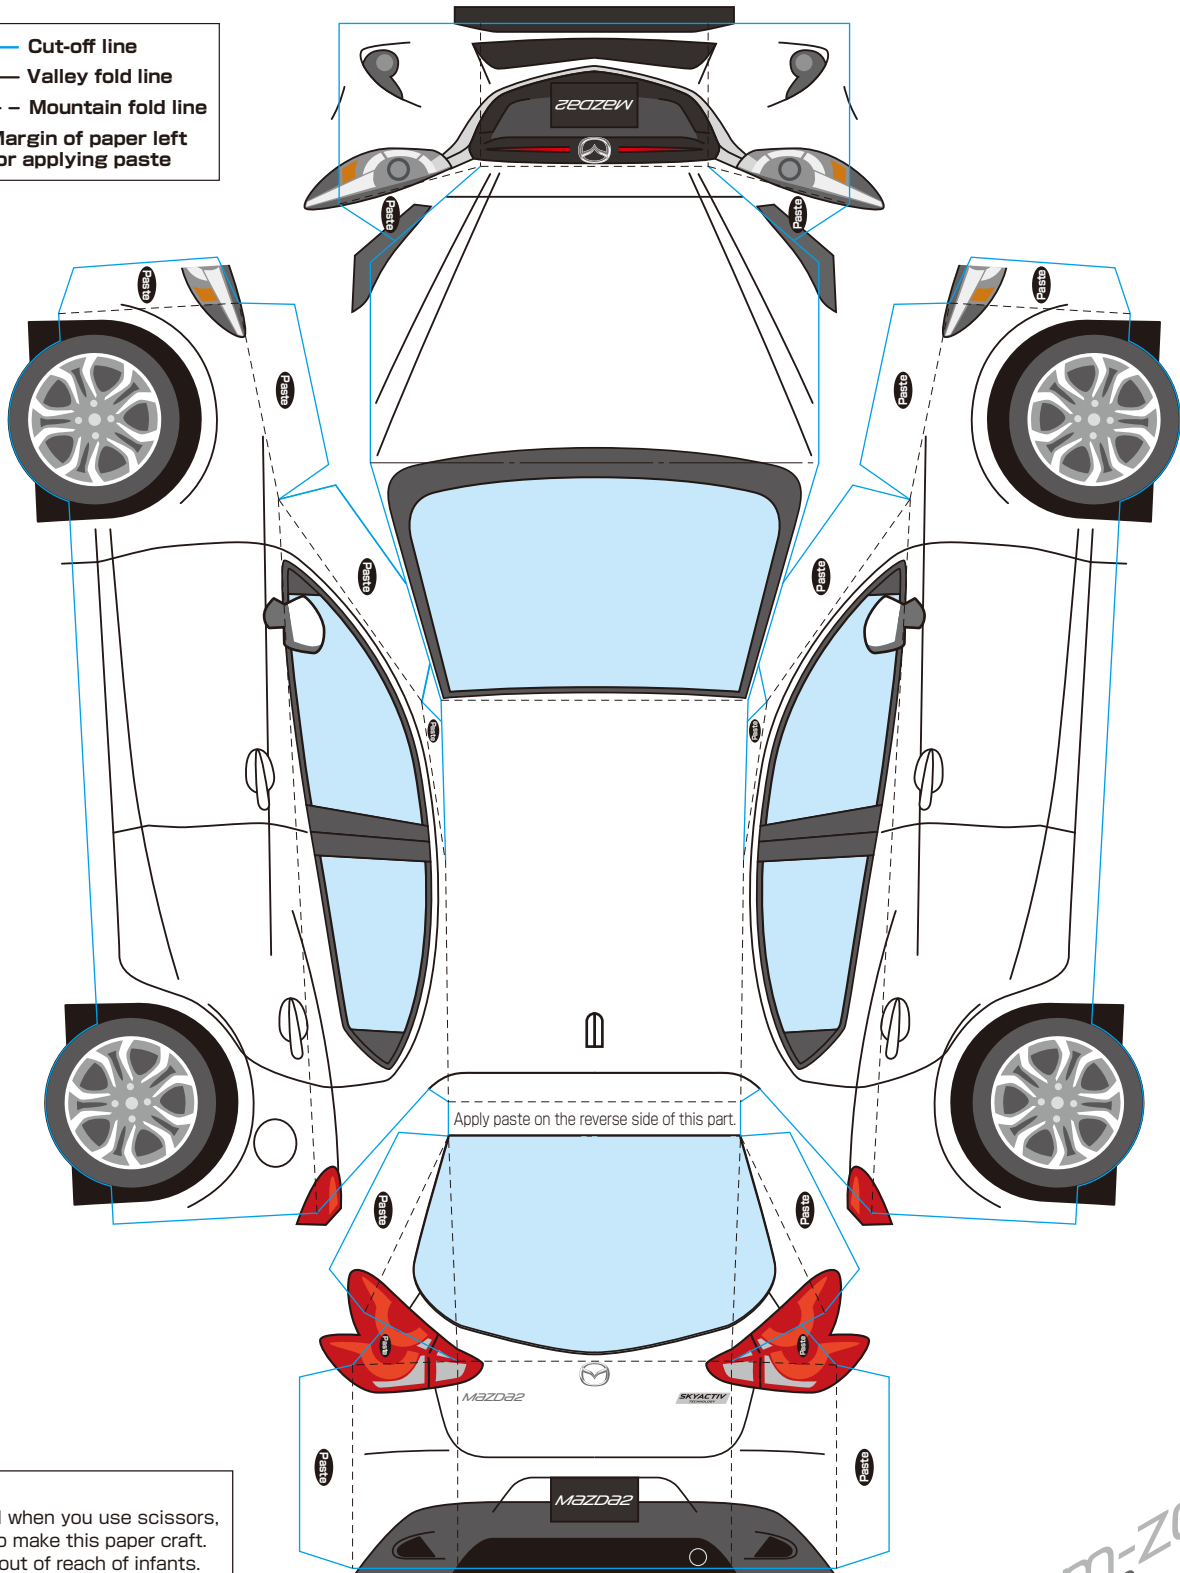

MAZDA2

Let's paint colors and draw pictures on the car body. It will help to achieve "Zoom-Zoom" feeling!!

"Sustainable Zoom-Zoom"

Basic Policy

Provide all customers who purchase Mazda vehicles with driving pleasure as well as outstanding environmental and safety performance. Mazda commits itself to making vehicles that always excite and that embody a "Zoom-Zoom" feeling, meaning they look inviting to drive, are fun to drive and make you want to drive them again, helping to achieve an exciting, sustainable future for vehicles, people, and the Earth.

Cut-off line
 Valley fold line
 Mountain fold line
 Paste Margin of paper left for applying paste

Attention:

Please be careful when you use scissors, a knife or paste to make this paper craft. Please keep this out of reach of infants. For best results, we recommend using thicker, high quality paper.